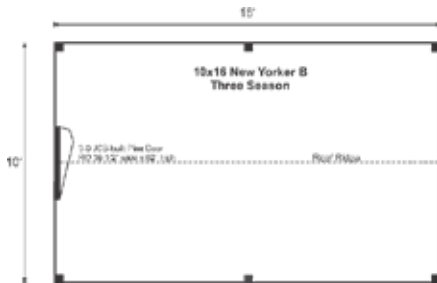

### 10X16 NEW YORKER B 3-SEASON PRE-CUT KIT

Base Area: 160 sq. ft.

Total Interior Area: 160 sq. ft.

Recommended Foundation:

6-8" Crushed Gravel

Overall Dimensions: 10'6"H  
x 10'8"W x 16'8"D

Estimated Weight: 4500 lbs

#### Assembly & Logistics Information

Estimated Assembly Time:

Two People: 40 hrs

Estimated Shipping Cube Sizes

Cube 1: 42"x60"x192"

Cube 3: 42"x48"x192"

#### Additional Sizes:

8X8 | 8X10 | 8X12 | 8X14 | 8X16 | 8X18 | 8X20 |  
10X10 | 10X12 | 10X14 | 10X16 | 10X18 | 10X20 |