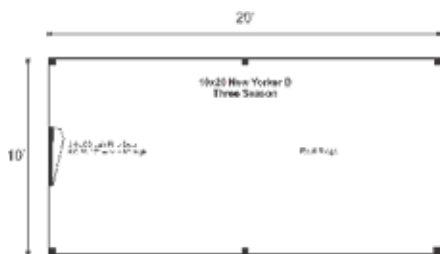

3-SEASON Pre-Cut Kit

The New Yorker is an affordable backyard shed design that has two vertical feet over the Vermonter. A loft and shelving can be added to increase storage space. Upgrading the floor system with pressure treated options will fortify the base.

10X20 NEW YORKER B

LIVING
SOLUTIONS

LIVING
SOLUTIONS

10X20 NEW YORKER B 3-SEASON PRE-CUT KIT

Base Area: 200 sq. ft.

Total Interior Area: 200 sq. ft.

Recommended Foundation:
6-8" Crushed Gravel

Overall Dimensions: 10'6"H
x 10'8"W x 20'8"D

Under Deck Sheathing: 3/8" Plywood

Floor Weight Rating: 10 lbs/sq. ft.

Walls

4"x4" Hemlock Post and

Beam Wall Framing

Wall Height: 86"

Wall Vapor Barrier

Siding: 1" rough sawn