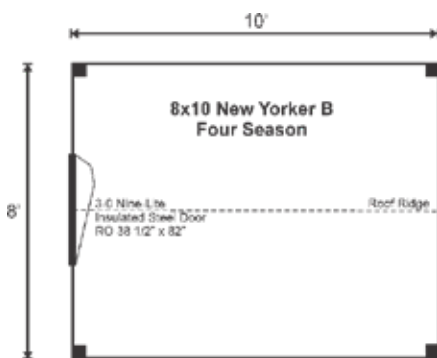

# 4-SEASON Pre-Cut Kit

The New Yorker is an affordable backyard shed design that has two vertical feet over the Vermonter. A loft and shelving can be added to increase storage space. Upgrading the floor system with pressure treated options will fortify the base.

### 8X10 NEW YORKER B 4-SEASON PRE-CUT KIT

Base Area: 80 sq. ft.  
Total Interior Area: 80 sq. ft.  
Recommended Foundation:  
6–8" Crushed Gravel  
Overall Dimensions: 10'6" H  
x 9'2" W x 11'2" D  
Estimated Weight: 4200 lbs

#### Additional Sizes:

8X8 | 8X10 | 8X12 | 8X14 | 8X16 | 8X18 | 8X20 |  
10X10 | 10X12 | 10X14 | 10X16 | 10X18 | 10X20 |