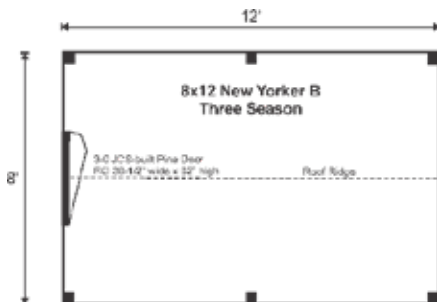

#### Assembly & Logistics Information

Estimated Assembly Time:

Two People: 31 hrs

Estimated Shipping Cube Sizes

Cube 1: 42"x44"x144"

Cube 3: 42"x48"x192"

#### Additional Sizes:

8X8 | 8X10 | 8X12 | 8X14 | 8X16 | 8X18 | 8X20 |  
10X10 | 10X12 | 10X14 | 10X16 | 10X18 | 10X20 |