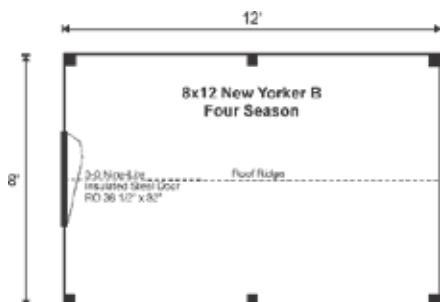

# 4-SEASON Pre-Cut Kit

The New Yorker is an affordable backyard shed design that has two vertical feet over the Vermonter. A loft and shelving can be added to increase storage space. Upgrading the floor system with pressure treated options will fortify the base.

### 8X12 NEW YORKER B 4-SEASON PRE-CUT KIT

Base Area: 96 sq. ft.  
Total Interior Area: 96 sq. ft.  
Recommended Foundation:  
6–8" Crushed Gravel  
Overall Dimensions: 10'6"H  
x 9'2"W x 13'2"D  
Estimated Weight: 5200 lbs

#### Additional Sizes:

8X8 | 8X10 | 8X12 | 8X14 | 8X16 | 8X18 | 8X20 |  
10X10 | 10X12 | 10X14 | 10X16 | 10X18 | 10X20 |