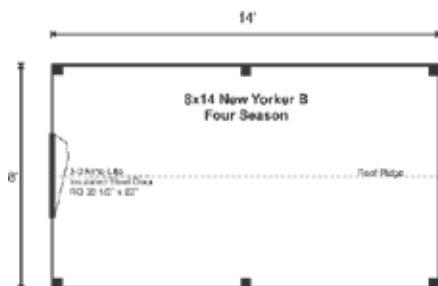

4-SEASON Pre-Cut Kit

The New Yorker is an affordable backyard shed design that has two vertical feet over the Vermonter. A loft and shelving can be added to increase storage space. Upgrading the floor system with pressure treated options will fortify the base.

8X14 NEW YORKER B

LIVING SOLUTIONS

LIVING SOLUTIONS

8X14 NEW YORKER B 4-SEASON PRE-CUT KIT

Base Area: 112 sq. ft.

Total Interior Area: 112 sq. ft.

Recommended Foundation:

6–8" Crushed Gravel

Overall Dimensions: 10'6"H
x 9'2"W x 15'2"D

Estimated Weight: 5500 lbs

Floor System

- 2 (qty) 4x6x14" Hemlock Skids
- 2x4 Kiln Dried Spruce
- Joists 24" On Center
- 3/4" CDX Plywood Decking
- Floor Vapor Barrier
- 3 1/2" Fiberglass Insulation (R13)
- Under Deck Sheathing: 3/8" Plywood
- Floor Weight Rating: 10 lbs/sq. ft.

Walls

- 4"x4" Hemlock Post and Beam Wall Framing
- Wall Height: 86"
- Wall Vapor Barrier
- Foil Backed Rigid Foam Insulation (R13)
- Shiplap Pine Interior Sheathing
- Siding: 1" rough sawn Pine Board & Batten
- 1" rough sawn Pine Corner, Door & Fascia Trim