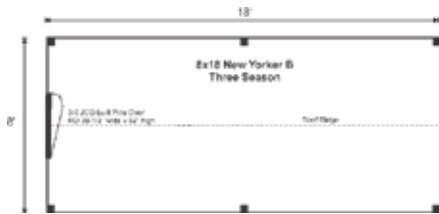

Roof

Gable Roof Style

Roof Pitch: 6/12

2"x4" rough sawn Hemlock

Rafters 24" On Center

1"x6" rough sawn Hemlock

Exposed Collar Ties

1" rough sawn Solid Barn

Board Roof Sheathing

Roof Vapor Barrier

Corrugated 29g Metal

Roofing, Color: Evergreen

Doors:

1 (qty) 3-0 JCS-built 2" Thick rough sawn Pine Single Door, no ramp

Assembly & Logistics Information

Estimated Assembly Time:

Two People: 40 hrs

Estimated Shipping Cube Sizes

Cube 1: 42"x48"x192"

Cube 3: 42"x48"x192"

3-SEASON KITS:

A three-season kit prepares the building for interior finishing. It includes complete PCK version plus vapor barrier, solid roof sheathing and insulated floor system.

EVERY KIT INCLUDES

- Color Coded
- Part Numbered
- Step-by-Step Instructions
- & All Fastening Hardware Included

Additional Sizes:

8X8 | 8X10 | 8X12 | 8X14 | 8X16 | 8X18 | 8X20 |
10X10 | 10X12 | 10X14 | 10X16 | 10X18 | 10X20 |