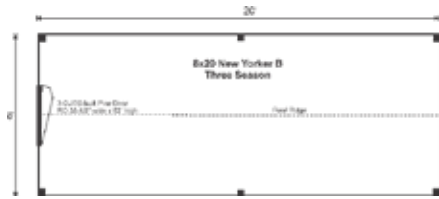

Board Roof Sheathing

Roof Vapor Barrier

Corrugated 29g Metal

Roofing, Color: Evergreen

Doors:

1 (qty) 3-0 JCS-built 2" Thick rough sawn Pine Single Door, no ramp

Assembly & Logistics Information

Estimated Assembly Time:

Two People: 43 hrs

Estimated Shipping Cube Sizes

Cube 1: 42"x50"x192"

Cube 3: 42"x48"x192"

3-SEASON KITS:

A three-season kit prepares the building for interior finishing. It includes complete PCK version plus vapor barrier, solid roof sheathing and insulated floor system.