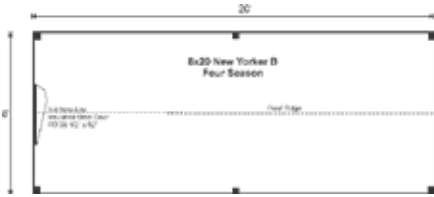

4-SEASON Pre-Cut Kit

The New Yorker is an affordable backyard shed design that has two vertical feet over the Vermonter. A loft and shelving can be added to increase storage space. Upgrading the floor system with pressure treated options will fortify the base.

EVERY KIT INCLUDES

- Color Coded
- Part Numbered
- Step-by-Step Instructions
- & All Fastening Hardware Included

Additional Sizes:

8X8 | 8X10 | 8X12 | 8X14 | 8X16 | 8X18 | 8X20 | 10X10 | 10X12 | 10X14 | 10X16 | 10X18 | 10X20 |

Base Area: 160 sq. ft.

Total Interior Area: 160 sq. ft.

Recommended Foundation:

8-10" Crushed Gravel

Overall Dimensions: 10'6"H
x 9'2"W x 21'2"D

Estimated Weight: 6800 lbs

Floor System

2 (qty) 6x6x20' Hemlock Skids