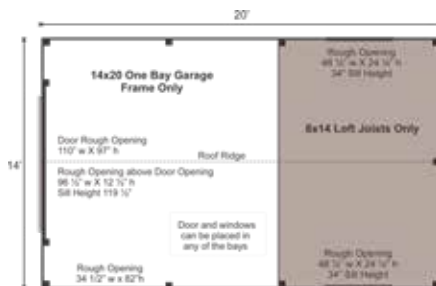

Roof

Gable Roof Style

Roof Pitch: 8/12

2"x6" rough sawn Hemlock Rafters 24" On Center

1"x6" rough sawn Hemlock Exposed Collar Ties

Rough Openings:

1 (qty) 110"W x 97" Rough Opening for Overhead Garage Door, 1 (qty) 34 1/2"W x 82 1/2" H Rough Opening for Door

1 (qty) 8'x1' Rough Opening for Window, 2 (qty) 4'x2' Rough Opening for Window

Assembly & Logistics Information

Estimated Assembly Time:

Two People: 29 hrs

Estimated Shipping Cube Sizes

Cube 1: 42"x40"x192"