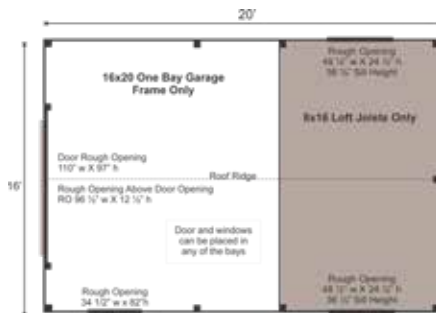

# FRAME ONLY

Pre-Cut Kit

This classic garage is ideal for one car or can be used as a workshop or studio. The included loft provides additional storage space. The optional lean-to overhang can be added to store firewood, kayaks, and small recreational vehicles, or enclose it to increase the interior.

# 16X20 ONE BAY GARAGE

STORAGE SOLUTIONS

STORAGE SOLUTIONS

## 16X20 ONE BAY GARAGE FRAME ONLY PRE-CUT KIT

Base Area: 320 sq. ft.

Loft Area: 128 sq. ft.

Total Interior Area: 448 sq. ft.

Recommended Foundation:

6–8" Crushed Gravel

Overall Dimensions:

14'6"H x 16'W x 20'D

### Rough Openings:

1 (qty) 110"W x 97" Rough Opening for Overhead Garage Door, 1 (qty) 34 1/2"W x 82 1/2" H Rough Opening for Door  
1 (qty) 8'x1' Rough Opening for Window, 2 (qty) 4'x2' Rough Opening for Window