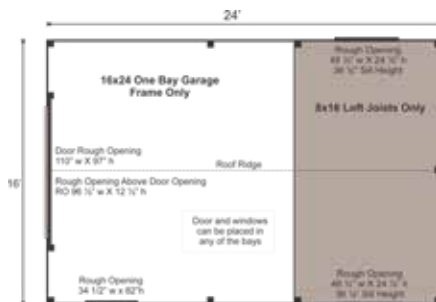

# FRAME ONLY

Pre-Cut Kit

This classic garage is ideal for one car or can be used as a workshop or studio. The included loft provides additional storage space. The optional lean-to overhang can be added to store firewood, kayaks, and small recreational vehicles, or enclose it to increase the interior.

# 16X24 ONE BAY GARAGE

STORAGE SOLUTIONS

STORAGE SOLUTIONS

## 16X24 ONE BAY GARAGE FRAME ONLY PRE-CUT KIT

Base Area: 384 sq. ft.

Loft Area: 128 sq. ft.

Total Interior Area: 512 sq. ft.

Recommended Foundation:

8-10" Crushed Gravel

Overall Dimensions:

14'6"H x 16'W x 24'D

### Additional Sizes:

14X20 | 14X24 | 14X30 | 16X20 | 16X24 | 16X30 |