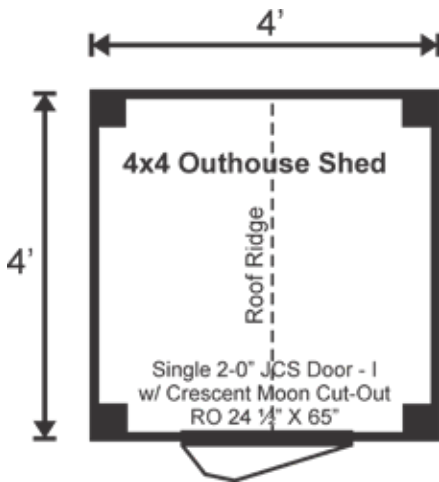

### 4X4 OUTHOUSE SHED FULLY ASSEMBLED

Base Area: 16 sq. ft.

Total Interior Area: 16 sq. ft.

Recommended Foundation:  
3-4" Crushed Gravel

Overall Dimensions: 8'6"H  
x 4'10"W x 4'10"D

Estimated Weight: 1100 lbs