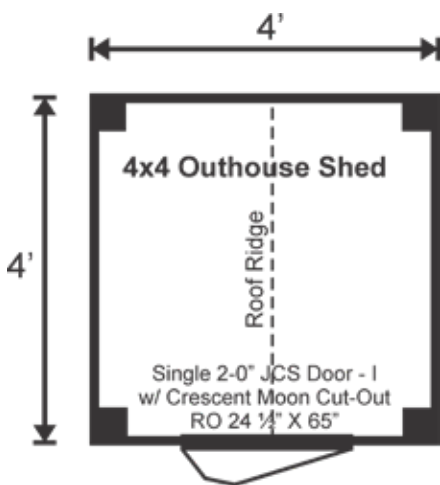

# COMPLETE Pre-Cut Kit

Complete with the quarter moon cutout design in the door, this adorable little shed is reminiscent of old-time outhouses. Its petite footprint is perfect for storing all your lawn and garden tools, while requiring minimal real estate. This design delivers a distinctive accent for any landscape.

### 4X4 OUTHOUSE SHED COMPLETE PRE-CUT KIT

Base Area: 16 sq. ft.

Total Interior Area: 16 sq. ft.

Recommended Foundation:

3–4" Crushed Gravel

Overall Dimensions: 8'6"H  
x 4'10"W x 4'10"D

Estimated Weight: 1100 lbs