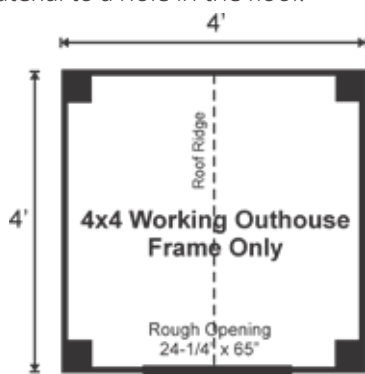

4X4 OUTHOUSE WORKING FRAME ONLY PRE-CUT KIT

Base Area: 16 sq. ft.

Total Interior Area: 16 sq. ft.

Recommended Foundation:
3-4" Crushed Gravel

Overall Dimensions: 8'6"H x 4'W x 4'D

Estimated Weight: 800 lbs

Sill Plates

4x6 Pressure Treated Sill Plate

2x4 Pressure Treated Joists 24" On Center

Walls

4"x4" Hemlock Post and Beam Wall Framing

Wall Height: 60"

The frame only kit includes a treated sill plate, rough sawn hemlock wall and roof framing, plus hardware and step-by-step DIY building instructions. Note: Pictures may reflect client upgrades and modifications that do not come standard.

Roof

Gable Roof Style

Roof Pitch: 12/12

2"x4" rough sawn Hemlock Rafters 24" On Center

1"x6" rough sawn Hemlock Exposed Collar Ties

Rough Openings:

1 24-1/4"W x 65"H Rough Opening for Door

Assembly & Logistics Information

Estimated Assembly Time:
One Person: 7 hrs

Estimated Shipping Cube Sizes
Cube 1: 42"x20"x96"

FRAME ONLY PRE-CUT KIT:

The budget friendly frame only pre-cut kit includes skids, floor joists, 4x4 post and beam hemlock wall framing, roof rafters, hardware and step-by-step D.I.Y. building instructions.