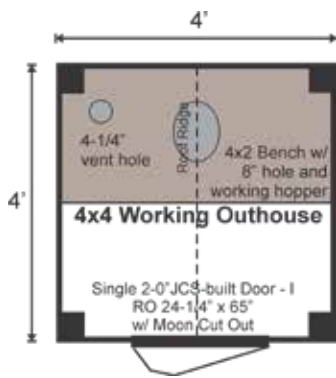

This Functional Outhouse is embellished with a quarter moon design cutout in the door. It comes complete with a fully enclosed bench seat, angled for comfort, a vent stack, toilet seat and a hopper which funnels material to a hole in the floor.

COMPLETE PRE-CUT KIT:

A weather tight shell. The PCK is the complete kit for a design. It includes everything required to assemble the building shell and includes doors and windows.

EVERY KIT INCLUDES

- Color Coded
- Part Numbered
- Step-by-Step Instructions
- & All Fastening Hardware Included

Additional Types:

FRAME ONLY KIT | COMPLETE KIT | FULLY ASSEMBLED

Configure Yours at

WWW.JAMAICACOTTAGESHOP.COM