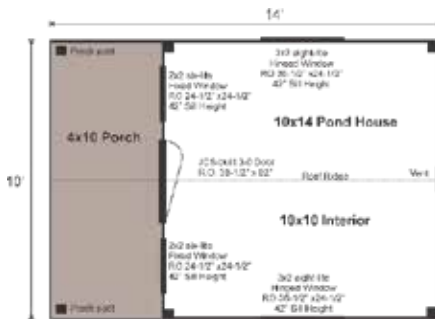

## 10X14 POND HOUSE

STORAGE SOLUTIONS

STORAGE SOLUTIONS

### 10X14 POND HOUSE FULLY ASSEMBLED

Base Area: 140 sq. ft.

Total Interior Area: 100 sq. ft.

Porch Area: 40 sq. ft.

Recommended Foundation:  
6-8" Crushed Gravel

Overall Dimensions: 10'6"H  
x 10'10"W x 15'D

#### Floor System

2 (qty) 4x6x14' Hemlock Skids

2"x6" rough sawn Hemlock

Joists 24" On Center

3/4" CDX Plywood Floor Decking

1" rough sawn Hemlock Porch Decking

Floor Weight Rating: 25 lbs/sq. ft.

#### Additional Sizes:

10X14 | 10X16 | 10X20 | 12X20 | 12X24