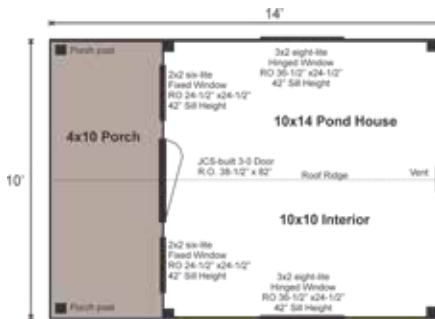

10X14 POND HOUSE

STORAGE
SOLUTIONS

STORAGE
SOLUTIONS

10X14 POND HOUSE COMPLETE PRE-CUT KIT

Base Area: 140 sq. ft.

Total Interior Area: 100 sq. ft.

Porch Area: 40 sq. ft.

Recommended Foundation:

6–8" Crushed Gravel

Overall Dimensions: 10'6"H
x 10'10"W x 15'D

Estimated Weight: 4800 lbs

Floor System

2 (qty) 4x6x14' Hemlock Skids

2"x6" rough sawn Hemlock

Joists 24" On Center

3/4" CDX Plywood Floor Decking

1" rough sawn Hemlock Porch Decking

Floor Weight Rating: 25 lbs/sq. ft.

Walls

4"x4" Hemlock Post and

Beam Wall Framing

Wall Height: 78"

Siding: 1" rough sawn

Pine Board & Batten

Additional Features

1 (qty) Wood Louvered Vent

Assembly & Logistics Information

Estimated Assembly Time:

Two People: 20 hrs

Estimated Shipping Cube Sizes

Cube 1: 44"x44"x168"

COMPLETE PRE-CUT KIT: