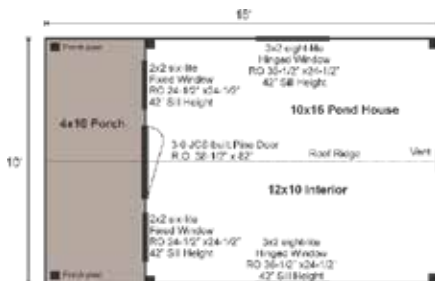

FULLY ASSEMBLED:

A weather tight shell. Specifications are the same as a PCK. Fully assembled prefabricated sheds and cottage buildings deliver exclusively to the northeast USA.

EVERY KIT INCLUDES

- Color Coded
- Part Numbered
- Step-by-Step Instructions
- & All Fastening Hardware Included

Additional Sizes:

10X14 | 10X16 | 10X20 | 12X20 | 12X24

Additional Types:

FRAME ONLY KIT | COMPLETE KIT | FULLY ASSEMBLED | 3-SEASON KIT | 4-SEASON KIT

Configure Yours at

WWW.JAMAICACOTTAGESHOP.COM