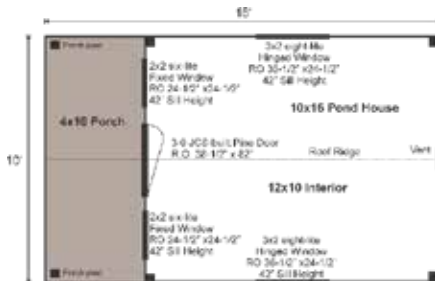

10X16 POND HOUSE

STORAGE
SOLUTIONS

STORAGE
SOLUTIONS

10X16 POND HOUSE COMPLETE PRE-CUT KIT

Base Area: 160 sq. ft.

Total Interior Area: 120 sq. ft.

Porch Area: 40 sq. ft.

Recommended Foundation:
6–8" Crushed Gravel

Overall Dimensions: 10'6" H
x 10'10" W x 17' D

Estimated Weight: 5200 lbs

Floor System

2 (qty) 6x6x16' Hemlock Skids

2"x6" rough sawn Hemlock
Joists 24" On Center

3/4" CDX Plywood Floor Decking

1" rough sawn Hemlock Porch Decking

Floor Weight Rating: 25 lbs/sq. ft.

Walls

4"x4" Hemlock Post and Beam Wall Framing

Wall Height: 78"

Siding: 1" rough sawn Pine Board & Batten

1" rough sawn Pine Corner, Door
& Window Trim & 2" rough sawn
Pine Fascia & Shadow Trim