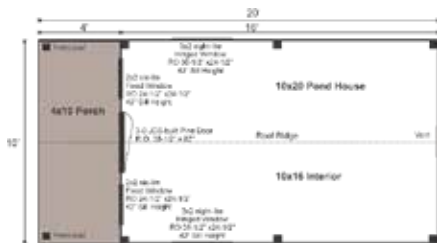

FULLY ASSEMBLED:

A weather tight shell. Specifications are the same as a PCK. Fully assembled prefabricated sheds and cottage buildings deliver exclusively to the northeast USA.

EVERY KIT INCLUDES

1. Color Coded
   - Part Numbered
   - Step-by-Step Instructions
2. & All Fastening Hardware Included

Additional Sizes:

10X14 | 10X16 | 10X20 | 12X20 | 12X24 |

Additional Types:

FRAME ONLY KIT | COMPLETE KIT | FULLY
ASSEMBLED | 3-SEASON KIT | 4-SEASON KIT

Configure Yours at

WWW.JAMAICACOTTAGESHOP.COM