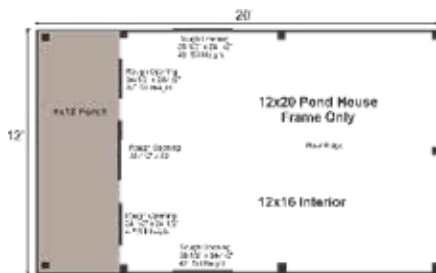

## 12X20 POND HOUSE FRAME ONLY PRE-CUT KIT

- Base Area: 240 sq. ft.
- Total Interior Area: 192 sq. ft.
- Porch Area: 48 sq. ft.
- Recommended Foundation: 4–6" Crushed Gravel
- Overall Dimensions: 10'6"H x 12'W x 20'D
- Estimated Weight: 3900 lbs

### Floor System

- 2 (qty) 6x6x20' Hemlock Skids
- 2"x6" rough sawn Hemlock Joists 24" On Center

### Walls

- 4"x4" Hemlock Post and Beam Wall Framing
- Wall Height: 82"

The frame only kit includes rough sawn hemlock floor, wall and roof framing, plus hardware and step-by-step DIY building instructions. Note: Pictures may reflect client upgrades and modifications that do not come standard.

### Additional Sizes:

10X14 | 10X16 | 10X20 | 12X20 | 12X24 |