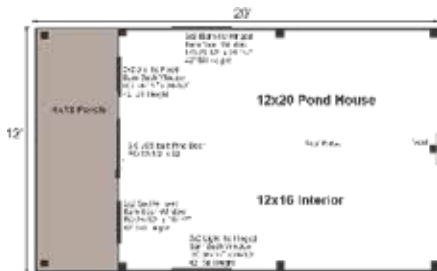

12X20 POND HOUSE

STORAGE
SOLUTIONS

STORAGE
SOLUTIONS

12X20 POND HOUSE COMPLETE PRE-CUT KIT

Base Area: 240 sq. ft.

Total Interior Area: 192 sq. ft.

Porch Area: 48 sq. ft.

Recommended Foundation:
8–10" Crushed Gravel

Overall Dimensions: 10'6"H x 13'2"W x 21'D

Estimated Weight: 6500 lbs

Floor System

2 (qty) 6x6x20' Hemlock Skids

2"x6" rough sawn Hemlock
Joists 24" On Center

¾" CDX Plywood Floor Decking

1" rough sawn Hemlock Porch Decking

Floor Weight Rating: 25 lbs/sq. ft.

Walls

4"x4" Hemlock Post and Beam Wall Framing

Wall Height: 82"

Siding: 1" rough sawn Pine Board & Batten

1" rough sawn Pine Corner, Door
& Window Trim & 2" rough sawn
Pine Fascia & Shadow Trim