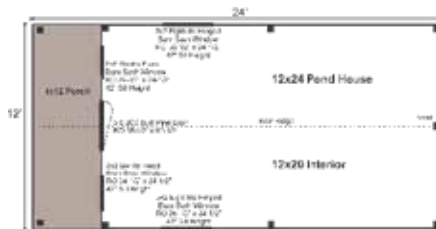

12X24 POND HOUSE

STORAGE SOLUTIONS

STORAGE SOLUTIONS

12X24 POND HOUSE FULLY ASSEMBLED

Base Area: 288 sq. ft.

Total Interior Area: 240 sq. ft.

Porch Area: 48 sq. ft.

Recommended Foundation:

8-10" Crushed Gravel

Overall Dimensions: 10'6"H x 13'2"W x 21'8"D

Estimated Weight: 7100 lbs

Floor System

2 (qty) 6x6x24' Hemlock Skids

2"x6" rough sawn Hemlock

Joists 24" On Center

3/4" CDX Plywood Floor Decking