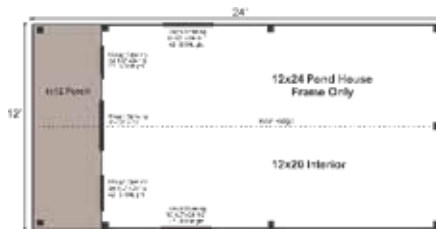

12X24 POND HOUSE

STORAGE SOLUTIONS

STORAGE SOLUTIONS

12X24 POND HOUSE FRAME ONLY PRE-CUT KIT

- Base Area: 288 sq. ft.
- Total Interior Area: 240 sq. ft.
- Porch Area: 48 sq. ft.
- Recommended Foundation:
6–8" Crushed Gravel
- Overall Dimensions:
10'6"H x 12'W x 24'D
- Estimated Weight: 4300 lbs

Floor System

- 2 (qty) 6x6x24' Hemlock Skids
- 2"x6" rough sawn Hemlock Joists 24" On Center

Walls

- 4"x4" Hemlock Post and Beam Wall Framing
- Wall Height: 82"

The frame only kit includes rough sawn hemlock floor, wall and roof framing, plus hardware and step-by-step DIY building instructions. Note: Pictures may reflect client upgrades and modifications that do not come standard.