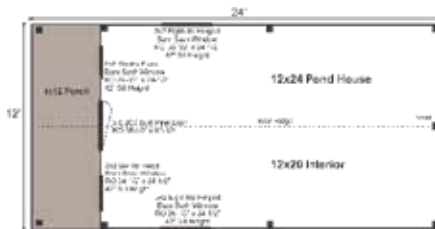

12X24 POND HOUSE

STORAGE SOLUTIONS

STORAGE SOLUTIONS

12X24 POND HOUSE COMPLETE PRE-CUT KIT

Base Area: 288 sq. ft.

Total Interior Area: 240 sq. ft.

Porch Area: 48 sq. ft.

Recommended Foundation:

8–10" Crushed Gravel

Overall Dimensions: 10'6"H x 13'2"W x 25'D

Estimated Weight: 7100 lbs

Floor System

2 (qty) 6x6x24' Hemlock Skids

2"x6" rough sawn Hemlock Joists 24" On Center

¾" CDX Plywood Floor Decking