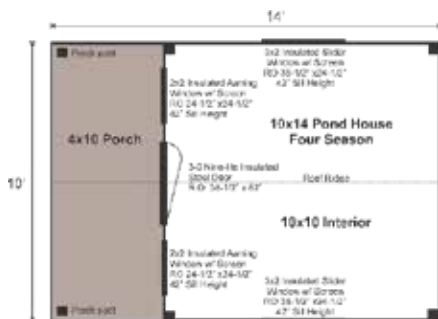

10X14 POND HOUSE

LIVING SOLUTIONS

LIVING SOLUTIONS

10X14 POND HOUSE 4-SEASON PRE-CUT KIT

Base Area: 140 sq. ft.

Total Interior Area: 100 sq. ft.

Porch Area: 40 sq. ft.

Recommended Foundation:

8-10" Crushed Gravel

Overall Dimensions: 10'6"H x 11'4"W x 15'3"D

Estimated Weight: 7700 lbs

Floor System

2 (qty) 4x6x14' Hemlock Skids

2"x6" Kiln Dried Spruce Joists 24" On Center

3/4" CDX Plywood Floor Decking

Shiplap Pine Interior Ceiling Sheathing

Corrugated 29g Metal Roofing,

Color: Evergreen

Door & Windows:

Door: 1 (qty) 3-0 nine-lite Insulated Steel Door with Keyless Lever Locking Hardware

Windows: 2 (qty) 2'x2' Insulated Awning Window: White Vinyl Interior/Exterior w/ Screen, 2 (qty) 3'x2' Insulated Slider Window: White Vinyl Interior/Exterior w/ Screen

Assembly & Logistics Information

Estimated Assembly Time: Two People: 47 hrs

Estimated Shipping Cube Sizes

Cube 1: 44"x44"x168" Cube 2:

42"x48"x192" Cube 3: 42"x48"x192"

4-SEASON KITS:

The package includes the complete kit plus vapor barrier, insulation, solid pine roof sheathing, ship lap pine interior wall and ceiling sheathing, double-pane, energy efficient windows and an insulated steel door.