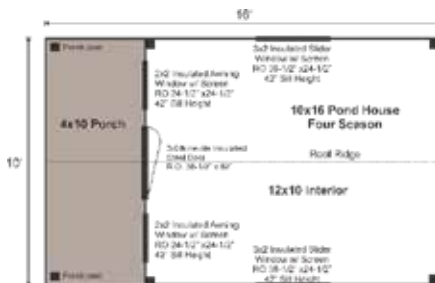

Overall Dimensions: 10'6"H x 11'4"W x 17'3"D

Estimated Weight: 8400 lbs

Floor System

- 2 (qty) 6x6x16' Hemlock Skids
- 2"x6" Kiln Dried Spruce Joists 24" On Center
- 3/4" CDX Plywood Floor Decking
- 1" rough sawn Hemlock Porch Decking
- Floor Vapor Barrier
- 5 1/2" Fiberglass Insulation (R21)
- Under Deck Sheathing: 3/8" Plywood
- Floor Weight Rating: 25 lbs/sq. ft.

Walls

- 4"x4" Hemlock Post and Beam Wall Framing
- Wall Height: 78"
- Wall Vapor Barrier
- Foil Backed Rigid Foam Insulation (R13)
- Shiplap Pine Interior Sheathing
- Siding: 1" rough sawn Pine Board & Batten
- 1" rough sawn Pine Corner, Door & Window Trim & 2" rough sawn Pine Fascia & Shadow Trim

Roof

- Gable Roof Style
- Roof Pitch: 6/12
- 2"x6" Kiln Dried Spruce Rafters 24" On Center
- 1"x6" Kiln Dried Spruce Exposed Collar Ties
- 1" rough sawn Solid Barn Board Roof Sheathing
- Roof Vapor Barrier
- 5 1/2" Fiberglass Insulation (R21)
- Shiplap Pine Interior Ceiling Sheathing
- Corrugated 29g Metal Roofing, Color: Evergreen

Assembly & Logistics Information

- Estimated Assembly Time: Two People: 52 hrs
- Estimated Shipping Cube Sizes
- Cube 1: 44"x48"x192" Cube 2: 42"x48"x144"
- Cube 3: 42"x48"x144" Cube 4: 42"x48"x96"

4-SEASON KITS: