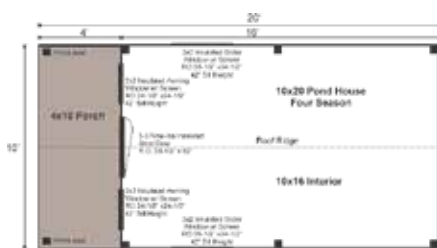

4-SEASON KITS:

The package includes the complete kit plus vapor barrier, insulation, solid pine roof sheathing, ship lap pine interior wall and ceiling sheathing, double-pane, energy efficient windows and an insulated steel door.

EVERY KIT INCLUDES

- Color Coded
- Part Numbered
- Step-by-Step Instructions

& All Fastening Hardware Included

Additional Sizes:

10X14 | 10X16 | 10X20 | 12X20 | 12X24 |

Additional Types:

FRAME ONLY KIT | COMPLETE KIT | FULLY ASSEMBLED | 3-SEASON KIT | 4-SEASON KIT

Configure Yours at

WWW.JAMAICACOTTAGESHOP.COM