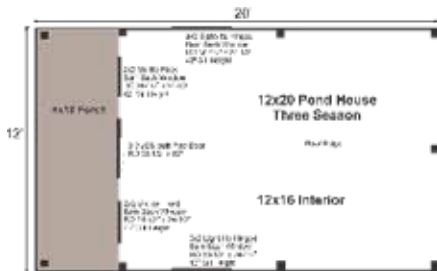

12X20 POND HOUSE

LIVING SOLUTIONS

LIVING SOLUTIONS

12X20 POND HOUSE 3-SEASON PRE-CUT KIT

Base Area: 240 sq. ft.

Total Interior Area: 192 sq. ft.

Porch Area: 48 sq. ft.

Recommended Foundation:
8-10" Crushed Gravel

Overall Dimensions: 10'6"H x 13'2"W x 21'D

Estimated Weight: 6900 lbs

Floor System

- 2 (qty) 6x6x20' Hemlock Skids
- 2"x6" Kiln Dried Spruce Joists 24" On Center
- 3/4" CDX Plywood Floor Decking
- 1" rough sawn Hemlock Porch Decking
- Floor Vapor Barrier
- 5 1/2" Fiberglass Insulation (R21)
- Under Deck Sheathing: 3/8" Plywood
- Floor Weight Rating: 25 lbs/sq. ft.