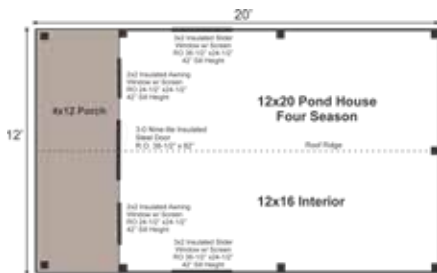

12X20 POND HOUSE

LIVING SOLUTIONS

LIVING SOLUTIONS

12X20 POND HOUSE 4-SEASON PRE-CUT KIT

Base Area: 240 sq. ft.
 Total Interior Area: 192 sq. ft.
 Porch Area: 48 sq. ft.
 Recommended Foundation:
 Compacted 12" Crushed Gravel
 Overall Dimensions: 10'6"H x 13'8"W x 21'3"D
 Estimated Weight: 10400 lbs

Floor System

2 (qty) 6x6x20' Hemlock Skids
 2"x6" Kiln Dried Spruce Joists 24" On Center
 3/4" CDX Plywood Floor Decking
 1" rough sawn Hemlock Porch Decking
 Floor Vapor Barrier
 5 1/2" Fiberglass Insulation (R21)
 Under Deck Sheathing: 3/8" Plywood
 Floor Weight Rating: 25 lbs/sq. ft.