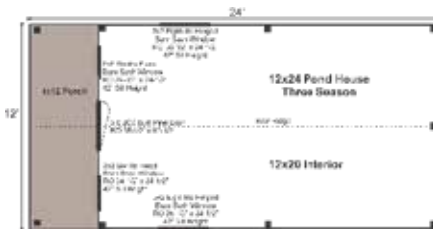

12X24 POND HOUSE

LIVING SOLUTIONS

LIVING SOLUTIONS

12X24 POND HOUSE 3-SEASON PRE-CUT KIT

Base Area: 288 sq. ft.

Total Interior Area: 240 sq. ft.

Porch Area: 48 sq. ft.

Recommended Foundation:
8-10" Crushed Gravel

Overall Dimensions: 10'6"H x 13'2"W x 25'D

Estimated Weight: 7500 lbs

Floor System

- 2 (qty) 6x6x24' Hemlock Skids
- 2"x6" Kiln Dried Spruce Joists 24" On Center
- 3/4" CDX Plywood Floor Decking
- 1" rough sawn Hemlock Porch Decking
- Floor Vapor Barrier
- 5 1/2" Fiberglass Insulation (R21)
- Under Deck Sheathing: 3/8" Plywood
- Floor Weight Rating: 25 lbs/sq. ft.