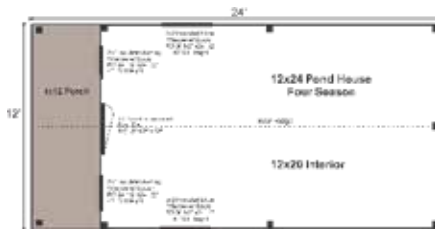

4-SEASON Pre-Cut Kit

This versatile cottage has been used as a she shed, potting station, child's playhouse, tiny house and off-grid cabin for hunting or glamping. Other uses include vacation rental, meditation room, guest house, and yoga studio. Many options for personalization are ready in the shopping cart.

12X24 POND HOUSE

LIVING SOLUTIONS

LIVING SOLUTIONS

12X24 POND HOUSE 4-SEASON PRE-CUT KIT

Base Area: 288 sq. ft.

Total Interior Area: 240 sq. ft.

Porch Area: 48 sq. ft.

Recommended Foundation:
Compacted 12" Crushed Gravel

Overall Dimensions: 10'6"H x 13'8"W x 25'3"D

Estimated Weight: 11400 lbs

Floor System

- 2 (qty) 6x6x24' Hemlock Skids
- 2"x6" Kiln Dried Spruce Joists 24" On Center
- 3/4" CDX Plywood Floor Decking
- 1" rough sawn Hemlock Porch Decking
- Floor Vapor Barrier
- 5/2" Fiberglass Insulation (R21)
- Under Deck Sheathing: 3/8" Plywood
- Floor Weight Rating: 25 lbs/sq. ft.

Walls

- 4"x4" Hemlock Post and Beam Wall Framing
- Wall Height: 82"
- Wall Vapor Barrier
- Foil Backed Rigid Foam Insulation (R13)
- Shiplap Pine Interior Sheathing
- Siding: 1" rough sawn Pine Board & Batten
- 1" rough sawn Pine Corner, Door & Window Trim & 2" rough sawn Pine Fascia & Shadow Trim

The 4-season kit includes the complete kit plus insulation throughout, roof sheathing, interior shiplap pine wall and ceiling sheathing, double pane windows and an insulated door. Note: Pictures may reflect client upgrades and modifications that do not come standard.

Roof

- Gable Roof Style
- Roof Pitch: 4/12
- 2"x6" Kiln Dried Spruce Rafters 24" On Center
- 1"x6" Kiln Dried Spruce Exposed Collar Ties
- 1" rough sawn Solid Barn Board Roof Sheathing
- Roof Vapor Barrier
- 5/2" Fiberglass Insulation (R21)
- Shiplap Pine Interior Ceiling Sheathing
- Corrugated 29g Metal Roofing, Color: Evergreen