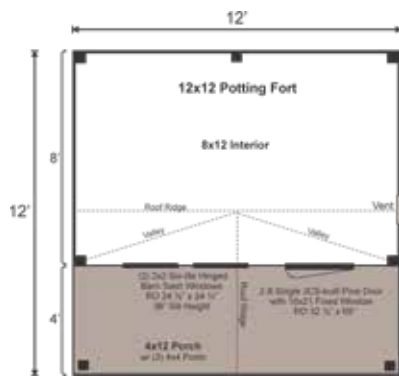

FULLY ASSEMBLED

Originally built for storage and potting purposes, this little cottage would make a splendid backyard retreat, she-shed, or special hide away. Essentially an 8x12 saltbox with an added porch, a dormer adorns the front and extends over the porch, enhancing the design by adding character and allure.

12X12 POTTING FORT

STORAGE SOLUTIONS

STORAGE SOLUTIONS

12X12 POTTING FORT FULLY ASSEMBLED

Base Area: 144 sq. ft.

Total Interior Area: 96 sq. ft.

Porch Area: 48 sq. ft.

Recommended Foundation:
6-8" Crushed Gravel

Overall Dimensions: 10'6"H
x 13'2"W x 14'2"D

Estimated Weight: 4400 lbs

Floor System

2 (qty) 4x6x12' Hemlock Skids

2"x6" rough sawn Hemlock
Joists 24" On Center

3/4" CDX Plywood Floor Decking

1" rough sawn Hemlock Porch Decking

Floor Weight Rating: 25 lbs/sq. ft.

Walls

4"x4" Hemlock Post and Beam Wall Framing

Wall Height: Front: 83" Rear: 75"

Siding: 1" rough sawn Pine Board & Batten

1" rough sawn Pine Corner, Door
& Window Trim & 2" rough sawn
Pine Fascia & Shadow Trim