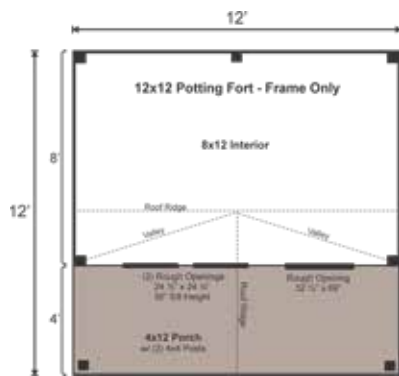

FRAME ONLY

Pre-Cut Kit

12X12 POTTING FORT

STORAGE SOLUTIONS

STORAGE SOLUTIONS

Originally built for storage and potting purposes, this little cottage would make a splendid backyard retreat, she-shed, or special hide away. Essentially an 8x12 saltbox with an added porch, a dormer adorns the front and extends over the porch, enhancing the design by adding character and allure.

12X12 POTTING FORT FRAME ONLY PRE-CUT KIT

Base Area: 144 sq. ft.
Total Interior Area: 96 sq. ft.
Porch Area: 48 sq. ft.
Recommended Foundation:
4-6" Crushed Gravel
Overall Dimensions:
10'6" H x 12' W x 12' D
Estimated Weight: 2700 lbs

Floor System

2 (qty) 4x6x12' Hemlock Skids
2"x6" rough sawn Hemlock
Joists 24" On Center

Walls

4"x4" Hemlock Post and
Beam Wall Framing
Wall Height: Front: 83" Rear: 75"

Roof

Saltbox Roof Style
Roof Pitch: Front: 12/12 Rear:
6/12 Dormer: 4/12
Roof Features: Dormer over Porch
2"x6" rough sawn Hemlock
Rafters 24" On Center
2"x6" rough sawn Hemlock
Exposed Collar Ties

Rough Openings:

1 (qty) 32 1/2"W x 69"H Rough
Opening for Door
2 (qty) 2'x2' Rough
Opening for Window

Assembly & Logistics Information

Estimated Assembly Time:
Two People: 20 hrs
Estimated Shipping Cube Sizes
Cube 1: 42"x30"x144"