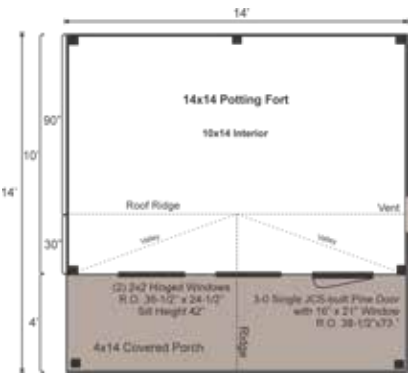

FULLY ASSEMBLED

Originally built for storage and potting purposes, this little cottage would make a splendid backyard retreat, she-shed, or special hide away. Essentially an 8x12 saltbox with an added porch, a dormer adorns the front and extends over the porch, enhancing the design by adding character and allure.

14X14 POTTING FORT

STORAGE SOLUTIONS

STORAGE SOLUTIONS

14X14 POTTING FORT FULLY ASSEMBLED

Base Area: 196 sq. ft.

Total Interior Area: 140 sq. ft.

Porch Area: 56 sq. ft.

Recommended Foundation:
8-10" Crushed Gravel

Overall Dimensions: 10'6"H
x 15'2"W x 15'2"D

Estimated Weight: 6500 lbs

Floor System

2 (qty) 4x6x14' Hemlock Skids

2"x6" rough sawn Hemlock

Joists 24" On Center

3/4" CDX Plywood Floor Decking

1" rough sawn Hemlock Porch Decking

Floor Weight Rating: 25 lbs/sq. ft.

Walls

4"x4" Hemlock Post and Beam Wall Framing

Wall Height: Front: 83" Rear: 63"

Siding: 1" rough sawn Pine Board & Batten

1" rough sawn Pine Corner, Door

& Window Trim & 2" rough sawn