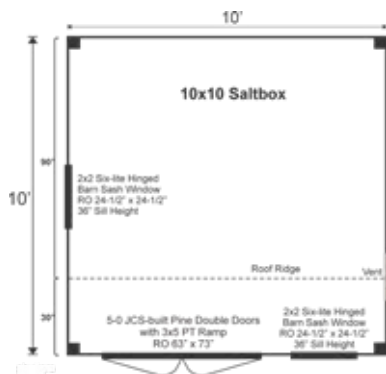

## 10X10 SALTBOX

STORAGE SOLUTIONS

STORAGE SOLUTIONS

### 10X10 SALTBOX FULLY ASSEMBLED

Base Area: 100 sq. ft.

Total Interior Area: 100 sq. ft.

Recommended Foundation:  
4–6" Crushed Gravel

Overall Dimensions: 10'6" H  
x 11'10" W x 11'2" D

Estimated Weight: 3900 lbs

#### Walls

4"x4" Hemlock Post and  
Beam Wall Framing

Wall Height: Front: 83" Rear: 63"

Siding: 1" rough sawn  
Pine Board & Batten

1" rough sawn Pine Corner, Door  
& Window Trim & 2" rough sawn  
Pine Fascia & Shadow Trim

#### Additional Sizes:

4X6 | 4X8 | 8X8 | 8X10 | 8X12 | 8X14 | 8X16 |  
10X8 | 10X10 | 10X12 | 10X14 | 10X16 | 10X18 |  
10X20 | 12X12 | 12X14 | 12X16 | 12X20 | 12X24