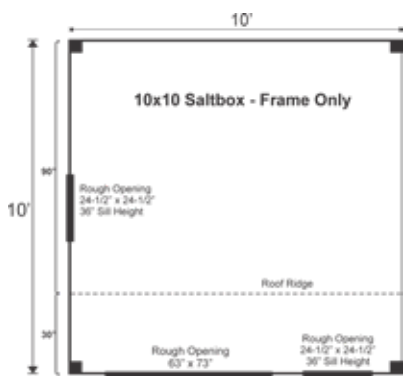

10X10 SALTBOX FRAME ONLY PRE-CUT KIT

Base Area: 100 sq. ft.
Total Interior Area: 100 sq. ft.
Recommended Foundation:
4–6" Crushed Gravel
Overall Dimensions:
10'6"H x 10'W x 10'D
Estimated Weight: 2400 lbs

Floor System

2 (qty) 4x6x10' Hemlock Skids
2"x6" rough sawn Hemlock
Joists 24" On Center

Walls

4"x4" Hemlock Post and
Beam Wall Framing
Wall Height: Front: 83" Rear: 63"

The frame only kit includes rough sawn hemlock floor, wall and roof framing, plus hardware and step-by-step DIY building instructions. Note: Pictures may reflect client upgrades and modifications that do not come standard.