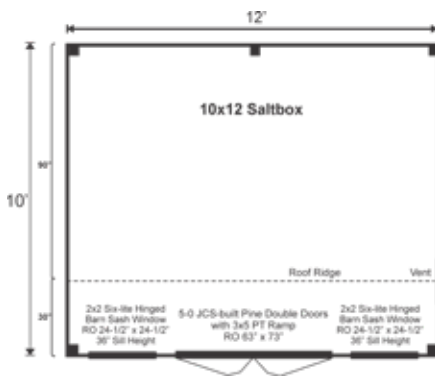

10X12 SALTBOX

STORAGE SOLUTIONS

STORAGE SOLUTIONS

10X12 SALTBOX FULLY ASSEMBLED

Base Area: 120 sq. ft.

Total Interior Area: 120 sq. ft.

Recommended Foundation:
6–8” Crushed Gravel

Overall Dimensions: 10’6”H
x 11’10”W x 13’2”D

Estimated Weight: 4500 lbs

Floor System

2 (qty) 4x6x12’ Hemlock Skids

2”x6” rough sawn Hemlock
Joists 24” On Center

¾” CDX Plywood Floor Decking

Floor Weight Rating: 25 lbs/sq. ft.

Walls

4”x4” Hemlock Post and
Beam Wall Framing

Wall Height: Front: 83” Rear: 63”

Siding: 1” rough sawn
Pine Board & Batten

1” rough sawn Pine Corner, Door
& Window Trim & 2” rough sawn
Pine Fascia & Shadow Trim

Roof

Saltbox Roof Style

The fully assembled unit includes hemlock framing, pine board and batten siding, floor decking, a corrugated metal roof, double doors and barn sash windows. Note: Pictures may reflect client upgrades and modifications that do not come standard.