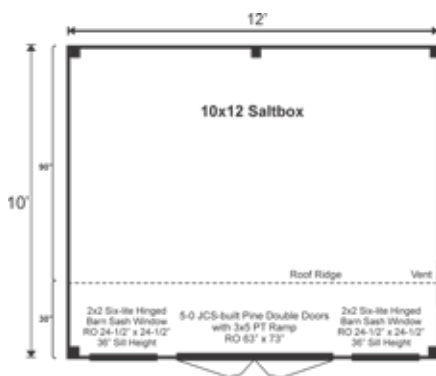

10X12 SALTBOX

STORAGE
SOLUTIONS

STORAGE
SOLUTIONS

10X12 SALTBOX COMPLETE PRE-CUT KIT

Base Area: 120 sq. ft.

Total Interior Area: 120 sq. ft.

Recommended Foundation:
6–8" Crushed Gravel

Overall Dimensions: 10'6"H
x 13'2"W x 11'10"D

Estimated Weight: 4500 lbs

Floor System

2 (qty) 4x6x12' Hemlock Skids

2"x6" rough sawn Hemlock

Joists 24" On Center

¾" CDX Plywood Floor Decking

Floor Weight Rating: 25 lbs/sq. ft.

Walls

4"x4" Hemlock Post and

Beam Wall Framing

Wall Height: Front: 83" Rear: 63"

Siding: 1" rough sawn

Pine Board & Batten

1" rough sawn Pine Corner, Door

& Window Trim & 2" rough sawn

Pine Fascia & Shadow Trim