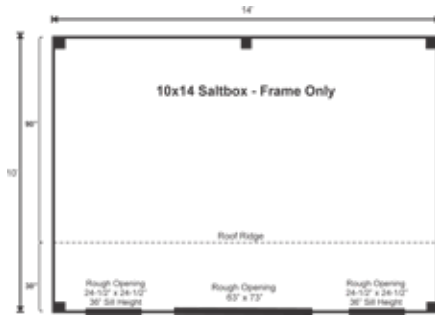

## 10X14 SALTBOX FRAME ONLY PRE-CUT KIT

Base Area: 140 sq. ft.  
Total Interior Area: 140 sq. ft.  
Recommended Foundation: 4–6" Crushed Gravel  
Overall Dimensions: 10'6"H x 14'W x 10'D  
Estimated Weight: 2900 lbs

### Walls

4"x4" Hemlock Post and Beam Wall Framing  
Wall Height: Front: 83" Rear: 63"

The frame only kit includes rough sawn hemlock floor, wall and roof framing, plus hardware and step-by-step DIY building instructions. Note: Pictures may reflect client upgrades and modifications that do not come standard.

### Rough Openings:

1 (qty) 63"W x 73"H Rough Opening for Door  
2 (qty) 2'x2' Rough Openings for Window

### Additional Sizes:

4X6 | 4X8 | 8X8 | 8X10 | 8X12 | 8X14 | 8X16 | 10X8 | 10X10 | 10X12 | 10X14 | 10X16 | 10X18 | 10X20 | 12X12 | 12X14 | 12X16 | 12X20 | 12X24