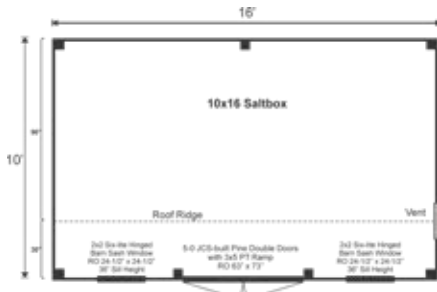

## 10X16 SALTBOX

STORAGE SOLUTIONS

STORAGE SOLUTIONS

### 10X16 SALTBOX FULLY ASSEMBLED

Base Area: 160 sq. ft.

Total Interior Area: 160 sq. ft.

Recommended Foundation:  
6–8" Crushed Gravel

Overall Dimensions: 10'6" H  
x 11'10" W x 17'2" D

Estimated Weight: 4900 lbs

#### Floor System

2 (qty) 6x6x16' Hemlock Skids

2"x6" rough sawn Hemlock  
Joists 24" On Center

3/4" CDX Plywood Floor Decking  
Floor Weight Rating: 25 lbs/sq. ft.

#### Walls

4"x4" Hemlock Post and  
Beam Wall Framing

Wall Height: Front: 83" Rear: 63"

Siding: 1" rough sawn  
Pine Board & Batten

1" rough sawn Pine Corner, Door  
& Window Trim & 2" rough sawn  
Pine Fascia & Shadow Trim