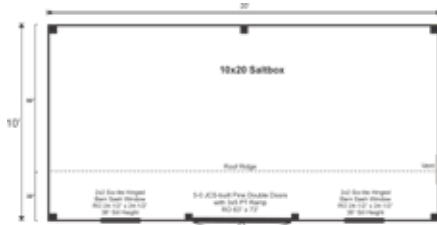

FULLY ASSEMBLED:

A weather tight shell. Specifications are the same as a PCK. Fully assembled prefabricated sheds and cottage buildings deliver exclusively to the northeast USA.

EVERY KIT INCLUDES

- Color Coded
- Part Numbered
- Step-by-Step Instructions
- & All Fastening Hardware Included

Additional Sizes:

4X6 | 4X8 | 8X8 | 8X10 | 8X12 | 8X14 | 8X16 |
10X8 | 10X10 | 10X12 | 10X14 | 10X16 | 10X18 |
10X20 | 12X12 | 12X14 | 12X16 | 12X20 | 12X24

Additional Types:

FRAME ONLY KIT | COMPLETE KIT | FULLY
ASSEMBLED | 3-SEASON KIT | 4-SEASON KIT

Configure Yours at

WWW.JAMAICACOTTAGESHOP.COM

©2020 Jamaica Cottage Shop, Inc. • 1-802-210-1249 • www.JamaicaCottageShop.com