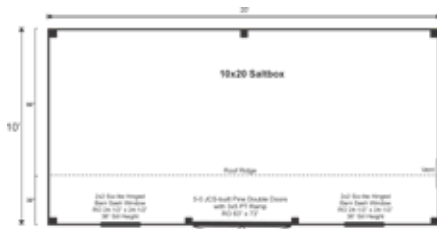

#### Assembly & Logistics Information

Estimated Assembly Time:  
Two People: 32 hrs

Estimated Shipping Cube Sizes

Cube 1: 42”x32”x168”

Cube 2: 42”x40”x144”

SLBX.10X20.PCK

#### Additional Sizes:

4X6 | 4X8 | 8X8 | 8X10 | 8X12 | 8X14 | 8X16 |  
10X8 | 10X10 | 10X12 | 10X14 | 10X16 | 10X18 |  
10X20 | 12X12 | 12X14 | 12X16 | 12X20 | 12X24