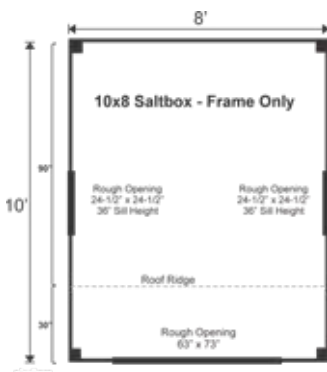

FRAME ONLY PRE-CUT KIT:

The budget friendly frame only pre-cut kit includes skids, floor joists, 4x4 post and beam hemlock wall framing, roof rafters, hardware and step-by-step D.I.Y. building instructions.

10X8 SALTBOX FRAME ONLY PRE-CUT KIT

Base Area: 80 sq. ft.
Total Interior Area: 80 sq. ft.
Recommended Foundation: 4–6" Crushed Gravel
Overall Dimensions: 10'6"H x 8'W x 10'D
Estimated Weight: 2100 lbs

Floor System

2 (qty) 4x6x8' Hemlock Skids
2"x6" rough sawn Hemlock Joists 24" On Center

Walls

4"x4" Hemlock Post and Beam Wall Framing
Wall Height: Front: 83" Rear: 63"

The frame only kit includes rough sawn hemlock floor, wall and roof framing, plus hardware and step-by-step DIY building instructions. Note: Pictures may reflect client upgrades and modifications that do not come standard.

Roof

Saltbox Roof Style
Roof Pitch: Front: 12/12 Rear: 6/12
2"x6" rough sawn Hemlock Rafters 24" On Center
1"x6" rough sawn Hemlock Exposed Collar Ties

Rough Openings:

1 (qty) 63"W x 73"H Rough Opening for Door
2 (qty) 2'x2' Rough Openings for Window

Assembly & Logistics Information

Estimated Assembly Time:
Two People: 15 hrs
Estimated Shipping Cube Sizes
Cube 1: 42"x42"x120"

EVERY KIT INCLUDES

- Color Coded
- Part Numbered
- Step-by-Step Instructions & All Fastening Hardware Included

Additional Sizes:

4X6 | 4X8 | 8X8 | 8X10 | 8X12 | 8X14 | 8X16 | 10X8 | 10X10 | 10X12 | 10X14 | 10X16 | 10X18 | 10X20 | 12X12 | 12X14 | 12X16 | 12X20 | 12X24

Additional Types:

FRAME ONLY KIT | COMPLETE KIT | FULLY ASSEMBLED | 3-SEASON KIT | 4-SEASON KIT

Configure Yours at

WWW.JAMAICACOTTAGESHOP.COM

SLBX.10X8.FPCK

©2020 Jamaica Cottage Shop, Inc. • 1-802-210-1249 • www.JamaicaCottageShop.com