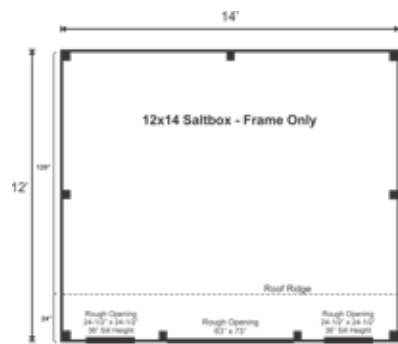

12X14 SALTBOX FRAME ONLY PRE-CUT KIT

Base Area: 168 sq. ft.
Total Interior Area: 168 sq. ft.
Recommended Foundation:
4–6" Crushed Gravel
Overall Dimensions:
10'6"H x 14'W x 12'D
Estimated Weight: 2900 lbs

Floor System

2 (qty) 4x6x14' Hemlock Skids
2"x6" rough sawn Hemlock
Joists 24" On Center

Walls

4"x4" Hemlock Post and
Beam Wall Framing
Wall Height: Front: 83" Rear: 67"

Roof

Saltbox Roof Style
Roof Pitch: Front: 12/12 Rear: 4/12
2"x6" rough sawn Hemlock
Rafters 24" On Center
1"x6" rough sawn Hemlock
Exposed Collar Ties

Rough Openings:

1 (qty) 63"W x 73"H Rough
Opening for Door
2 (qty) 2'x2' Rough
Openings for Window

Assembly & Logistics Information

Estimated Assembly Time:
Two People: 20 hrs
Estimated Shipping Cube Sizes
Cube 1: 42"x46"x168"