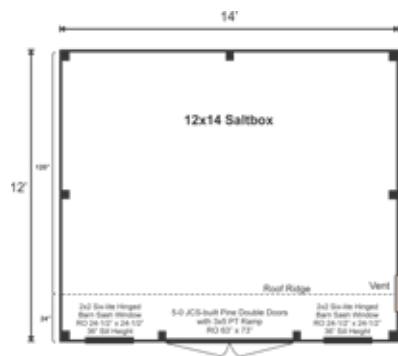

STORAGE SOLUTIONS

12X14 SALTBOX COMPLETE PRE-CUT KIT

Base Area: 168 sq. ft.

Total Interior Area: 168 sq. ft.

Recommended Foundation:
6–8" Crushed Gravel

Overall Dimensions: 10'6" H
x 15'2" W x 13'10" D

Estimated Weight: 4700 lbs

Floor System

2 (qty) 4x6x14' Hemlock Skids

2"x6" rough sawn Hemlock
Joists 24" On Center

¾" CDX Plywood Floor Decking
Floor Weight Rating: 25 lbs/sq. ft.

Walls

4"x4" Hemlock Post and
Beam Wall Framing

Wall Height: Front: 83" Rear: 67"