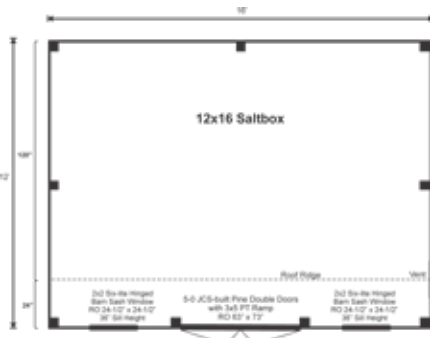

12X16 SALTBOX

STORAGE SOLUTIONS

STORAGE SOLUTIONS

12X16 SALTBOX FULLY ASSEMBLED

Base Area: 192 sq. ft.

Total Interior Area: 192 sq. ft.

Recommended Foundation:
6–8" Crushed Gravel

Overall Dimensions: 10'6" H
x 13'10" W x 17'2" D

Estimated Weight: 5300 lbs

Floor System

2 (qty) 6x6x16' Hemlock Skids

2"x6" rough sawn Hemlock
Joists 24" On Center

¾" CDX Plywood Floor Decking

Floor Weight Rating: 25 lbs/sq. ft.

Walls

4"x4" Hemlock Post and
Beam Wall Framing

Wall Height: Front: 83" Rear: 67"

Siding: 1" rough sawn
Pine Board & Batten

1" rough sawn Pine Corner, Door
& Window Trim & 2" rough sawn
Pine Fascia & Shadow Trim

Roof

Saltbox Roof Style

The fully assembled unit includes hemlock framing, pine board and batten siding, floor decking, a corrugated metal roof, double doors and barn sash windows. Note: Pictures may reflect client upgrades and modifications that do not come standard.