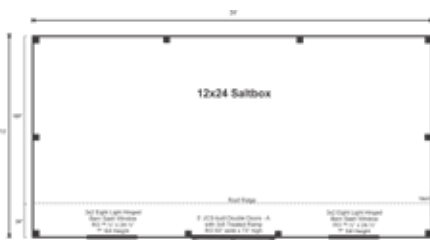

FULLY ASSEMBLED:

A weather tight shell. Specifications are the same as a PCK. Fully assembled prefabricated sheds and cottage buildings deliver exclusively to the northeast USA.

EVERY KIT INCLUDES

- Color Coded
- Part Numbered
- Step-by-Step Instructions
- & All Fastening Hardware Included

Additional Sizes:

4X6 | 4X8 | 8X8 | 8X10 | 8X12 | 8X14 | 8X16 |
10X8 | 10X10 | 10X12 | 10X14 | 10X16 | 10X18 |
10X20 | 12X12 | 12X14 | 12X16 | 12X20 | 12X24

Additional Types:

FRAME ONLY KIT | COMPLETE KIT | FULLY
ASSEMBLED | 3-SEASON KIT | 4-SEASON KIT

Configure Yours at

WWW.JAMAICACOTTAGESHOP.COM