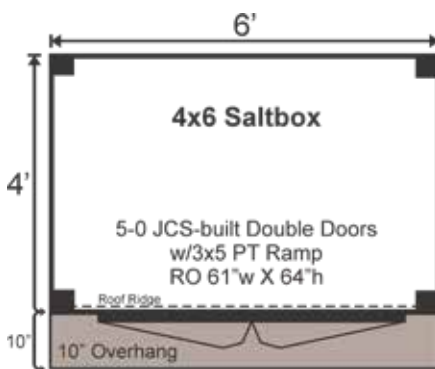

4X6 SALTBOX

STORAGE
SOLUTIONS

STORAGE
SOLUTIONS

4X6 SALTBOX COMPLETE PRE-CUT KIT

Base Area: 24 sq. ft.

Total Interior Area: 24 sq. ft.

Recommended Foundation:
3–4" Crushed Gravel

Overall Dimensions: 8'6" H
x 6'9" W x 6'6" D

Estimated Weight: 1700 lbs

Floor System

2 (qty) 4x6x6' Hemlock Skids

2"x6" rough sawn Hemlock
Joists 24" On Center

¾" CDX Plywood Floor Decking

Floor Weight Rating: 25 lbs/sq. ft.

Walls

4"x4" Hemlock Post and
Beam Wall Framing

Wall Height: Front: 80" Rear: 48"

Siding: 1" rough sawn
Pine Board & Batten

1" rough sawn Pine Corner,
Door, Fascia & Shadow Trim

The complete pre-cut kit includes hemlock framing, pine board and batten siding, floor decking, corrugated metal roof, and double doors. Note: Pictures may reflect client upgrades and modifications that do not come standard.